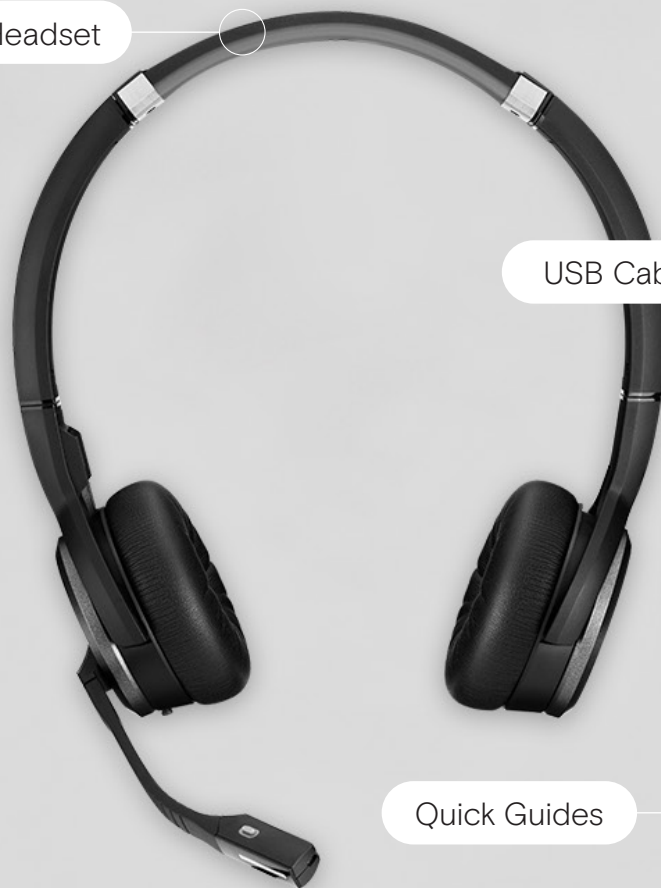

Ensure enhanced security for all your calls

With Protected Pairing, 128-bit authentication and DECT Security certification

What's in the Box

Base Station

Headset

USB Dongle

USB Cable

Safety Guide