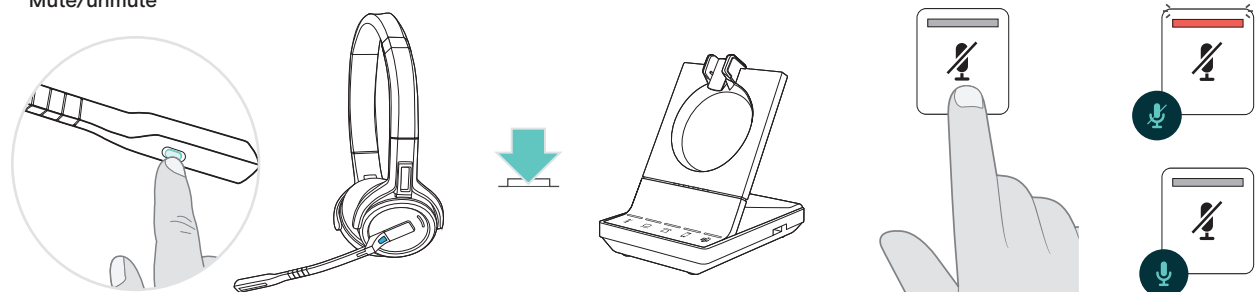

Quick Guides

Compliance Sheet

Items in the box may vary depending on product variant and may include:

Power Suply

Audio Phone Cable

How to Use the IMPACT 5000

Accept/end a call

Mute/unmute