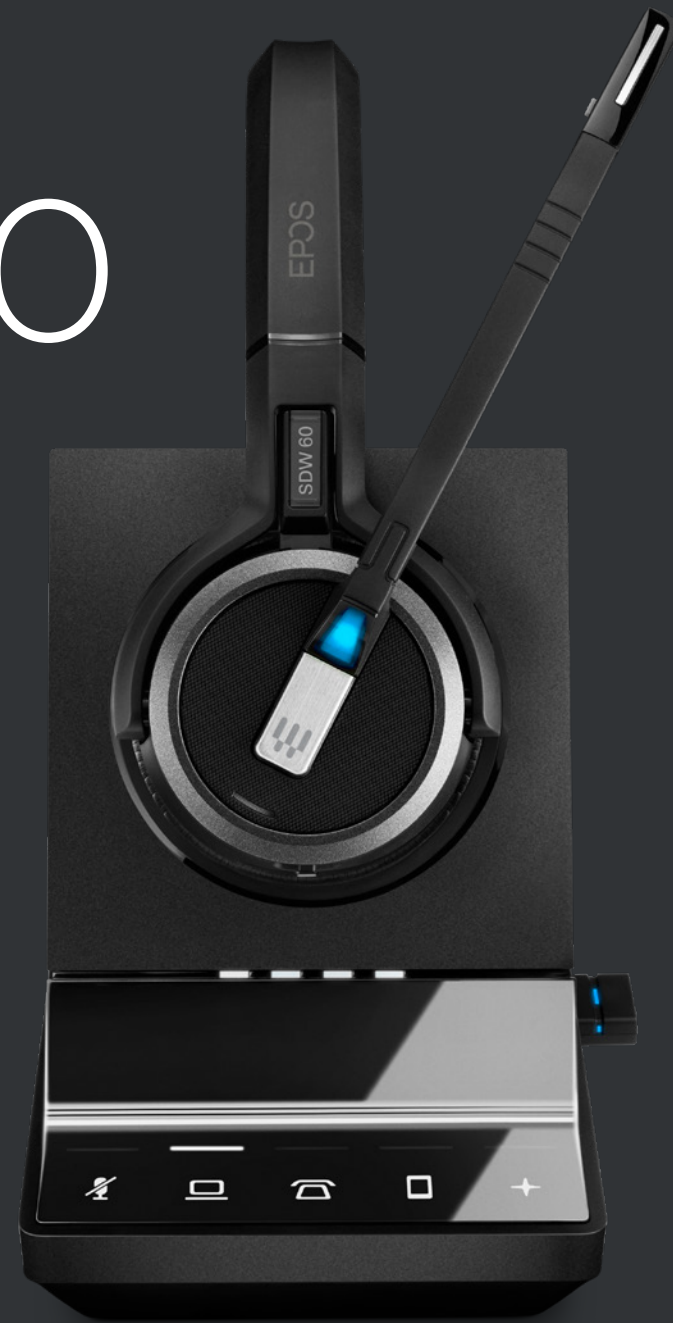

EPOS

EMEA/APAC

IMPACT 5000 Series

IMPACT 5000 Series is a wireless DECT headset for modern office professionals, providing next generation communication quality, future-proof device flexibility, all-day wearing comfort and advanced security to modern work environments.

Key Features

Get all-day wearing comfort

With soft leatherette ear pad and a choice of wearing styles for consistent comfort and well-being to increase efficiency

Increase productivity and create focus

With clear busy light, noise dampening ear pads and easy call management