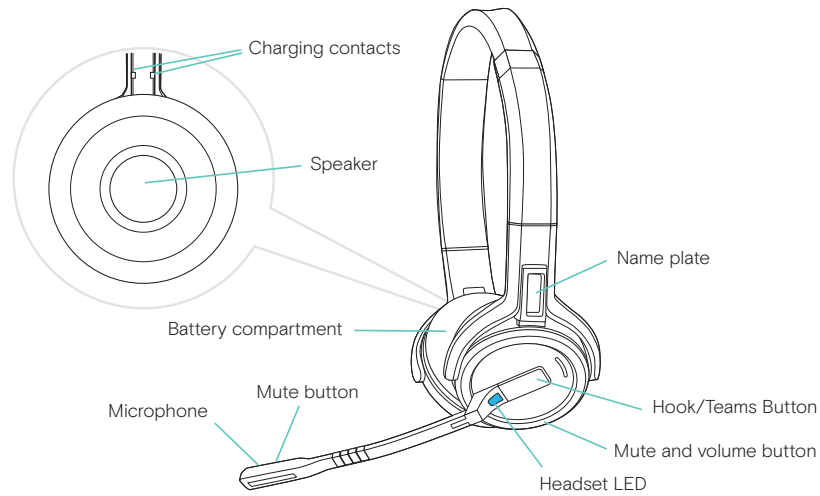

Quick Guides

Compliance Sheet

Items in the box may vary depending on product variant and may include:

Power Suply

Audio Phone Cable

How to Use the IMPACT 5000

Accept/end a call

Mute/unmute