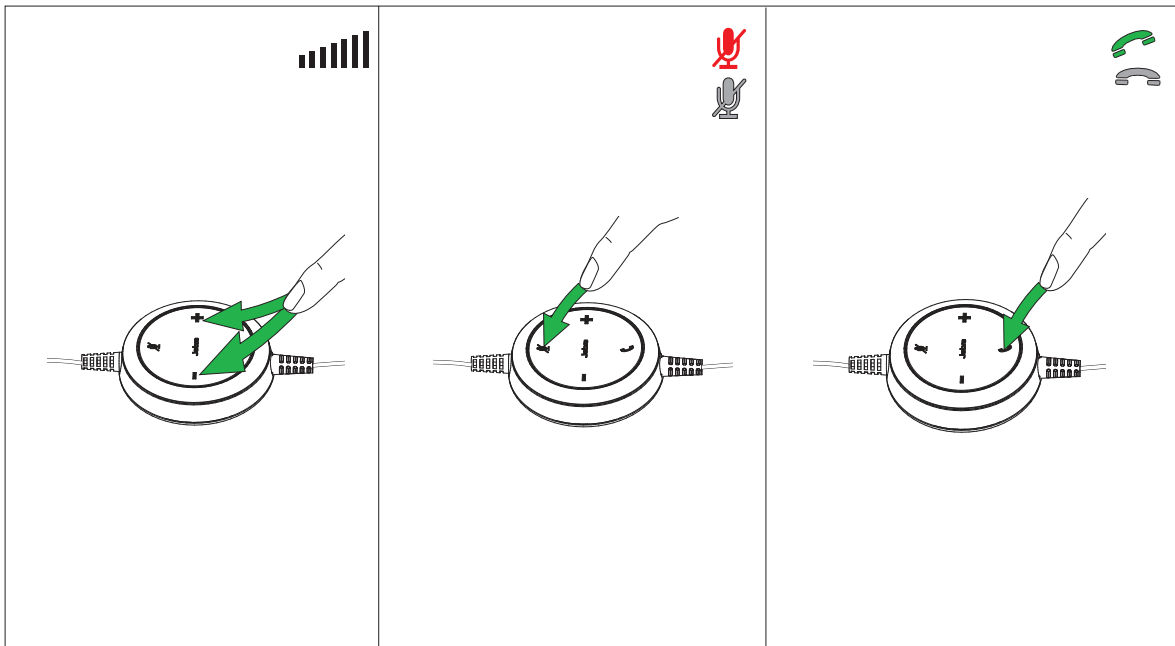

JABRA EVOLVE™ 20/30 headset Quick Start Guide

MADE IN CHINA
MODEL: HSC016

A BRAND BY
GN Netcom

JABRA® IS A REGISTERED TRADEMARK OF GN NETCOM A/S

81-03920 E