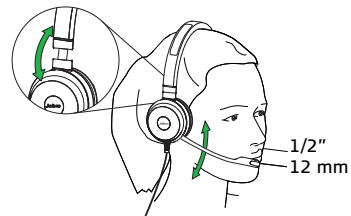

JABRA EVOLVE™ 20/30 headset Quick Start Guide

MADE IN CHINA
MODEL: HSC016

A BRAND BY
GN Netcom

JABRA® IS A REGISTERED TRADEMARK OF GN NETCOM A/S

81-03920 E