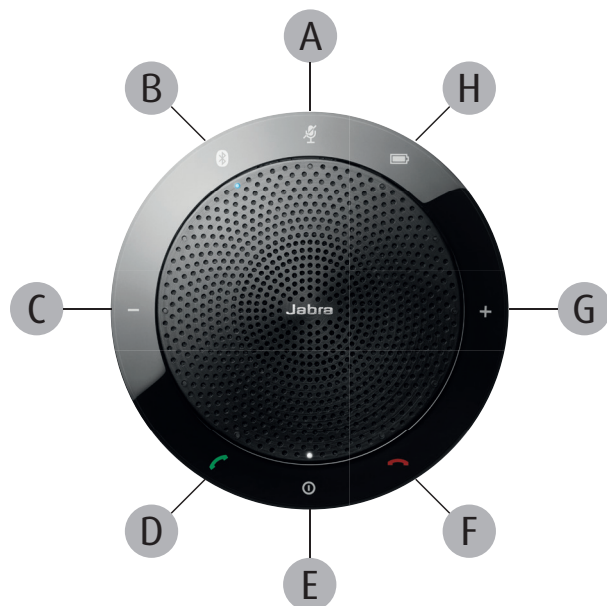

**OFFICE OR PERSONAL DEVICE?
CHOOSE THE JABRA SPEAK THAT BEST MATCHES YOUR NEEDS.**

**JABRA SPEAK 510
BLUETOOTH AND USB SPEAKERPHONE**
Your personal device to call and multitask on your terms - at the office, at home, or on the go. Works with PCs and any *Bluetooth* enabled device.

- A Mute
- B Bluetooth
- C Decrease volume
- D Answer call
- E Turn on/off
- F End call
- G Increase volume
- H Battery status

	FEATURES	BENEFITS	JABRA SPEAK 510
Connectivity	USB cable	Plug-and-play connectivity to PC Softphone/UC systems	■
	<i>Bluetooth</i>® Class 1 Mobile phones Tablets	Easy <i>Bluetooth</i>® connection to tablets, mobile phones and headsets enabling enhanced mobility. Up to 100 meter range for Class 1 supported devices	■
	Full compatibility with UC systems & VoIP clients	Seamless integration and call control with leading UC systems/PC soft-phones, such as Microsoft Lync, IBM Sametime, Cisco, Avaya and Skype	■
Audio	Built-in omni-directional microphone	360-degree coverage enabling hands-free collaboration & allowing attendees to hear and be heard from all angles	■
	Digital Signal Processing (DSP) technology	Crystal clear sound without echoes or distorted sounds even at max volume level	■
	Wideband Audio/HD Voice	High quality audio for best possible sound	■
	<i>Bluetooth</i> A2DP	Multimedia streaming	■
Ease of use	Rechargeable battery	Up to 15 hours talk time	■
	LED indicators	Intuitive user interface	■
	Built-in 3.5 mm headset port	Plug any headset to allow private conversations in open environments	■
Accessories	Headset cable	Connect your corded "Quick Disconnect" headset to Jabra Speak	■
	AC adaptor	Recharge your Jabra Speak without a PC	■